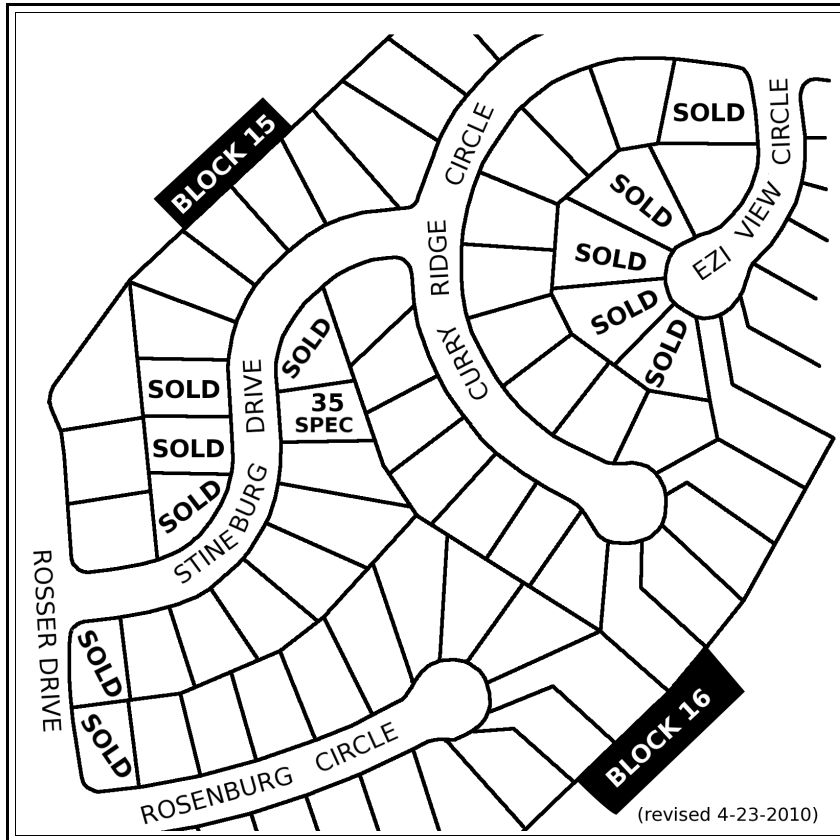

Powder Ridge

Lot/ Blk	SF	Floorplan
35/16	2190	CORSAIR X

**For More
Information Call:**

Nancy Farris
RE/MAX PROPERTIES
Cell: 244-7119

Jeff Schroder
RE/MAX PROPERTIES
Cell: 242-3450

IMPORTANT NOTE: Information and prices are subject to change without notice. Contact the real estate agent to verify prices and availability before writing a contract. All square footage is approximate and will be verified by an appraisal.