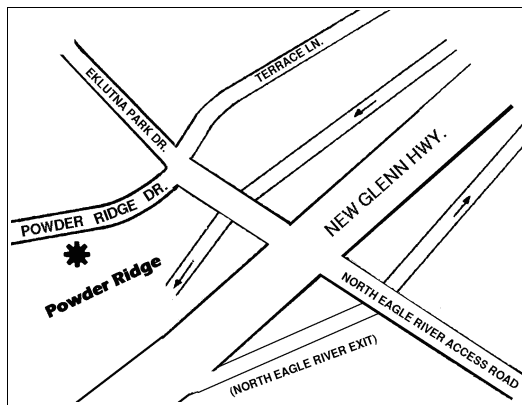

Powder Ridge

Lot/ Blk	SF	Floorplan
35/16	2190	CORSAIR X

**For More
Information Call:**

Nancy Farris
RE/MAX PROPERTIES
Cell: 244-7119

Jeff Schroder
RE/MAX PROPERTIES
Cell: 242-3450

IMPORTANT NOTE: Information and prices are subject to change without notice. Contact the real estate agent to verify prices and availability before writing a contract. All square footage is approximate and will be verified by an appraisal.